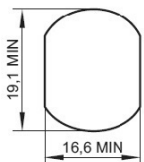

## Description:

Padlockable Cam Lock #300R, 90DG,  $\varnothing 19 \times 25$ mm, CPL, Cam A04, Straight C/E: 40 mm, NO Anti Rotating Plate

## Item number:

14.04.587-4

Units	Box	Carton	HS Code	Barcode
Pcs.	15	150	8301300000	
				5704866473729

L: 16mm  
20mm  
25mm  
32mm

Standard fixing hole - metal

Fixing hole - wood

According to Cam model