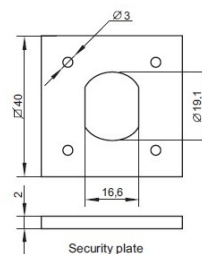

## Description:

Padlockable Cam Lock #300R, 90DG,  $\varnothing 19 \times 25$ mm, CPL, Cam A04, Straight C/E: 40 mm, NO Anti Rotating Plate

## Item number:

14.04.587-4

Units	Box	Carton	HS Code	Barcode
Pcs.	15	150	8301300000	
				5704866473729

L: 16mm  
20mm  
25mm  
32mm

Standard fixing hole - metal

Fixing hole - wood

According to Cam model