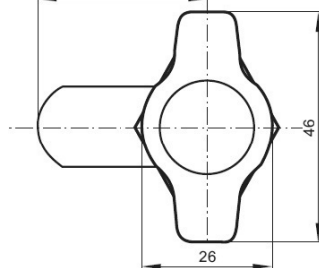

## Description:

Padlockable Cam Lock #300R, 90DG,  $\varnothing 19 \times 25$ mm, CPL, Cam A04, Straight C/E: 40 mm, NO Anti Rotating Plate

## Item number:

14.04.587-4

Units	Box	Carton	HS Code	Barcode
Pcs.	15	150	8301300000	
				5704866473729

L: 16mm  
20mm  
25mm  
32mm

Standard fixing hole - metal

Fixing hole - wood

According to Cam model