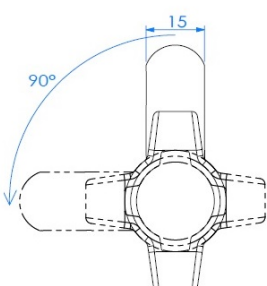

## Description:

Padlockable Cam Lock #300R, 90DG,  $\varnothing 19 \times 25$ mm, CPL, Cam A04, Straight C/E: 40 mm, NO Anti Rotating Plate

## Item number:

14.04.587-4

Units	Box	Carton	HS Code	Barcode
Pcs.	15	150	8301300000	
				5704866473729

L: 16mm  
20mm  
25mm  
32mm

Standard fixing hole - metal

Fixing hole - wood

According to Cam model