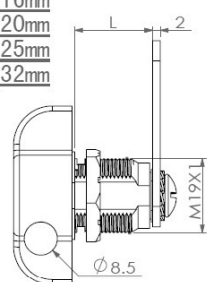

## Description:

Padlockable Cam Lock #300R, 90DG,  $\varnothing 19 \times 25$ mm, CPL, Cam A04, Straight C/E: 40 mm, NO Anti Rotating Plate

## Item number:

14.04.587-4

Units	Box	Carton	HS Code	Barcode
Pcs.	15	150	8301300000	
				5704866473729

L: 16mm  
20mm  
25mm  
32mm

Standard fixing hole - metal

Fixing hole - wood

According to Cam model